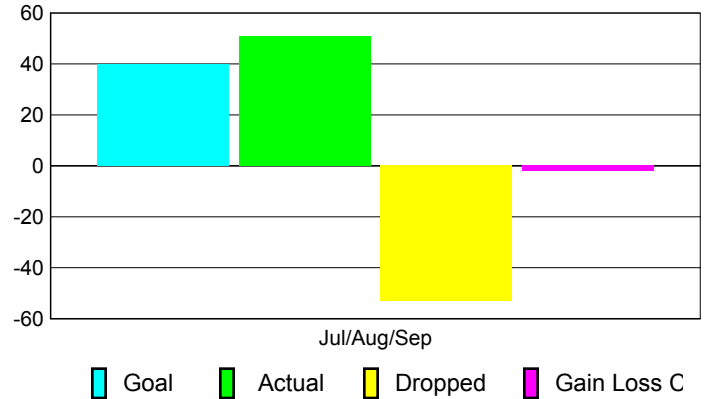

Membership Results 2010-2011

Goal, New, Dropped, Gain/Loss